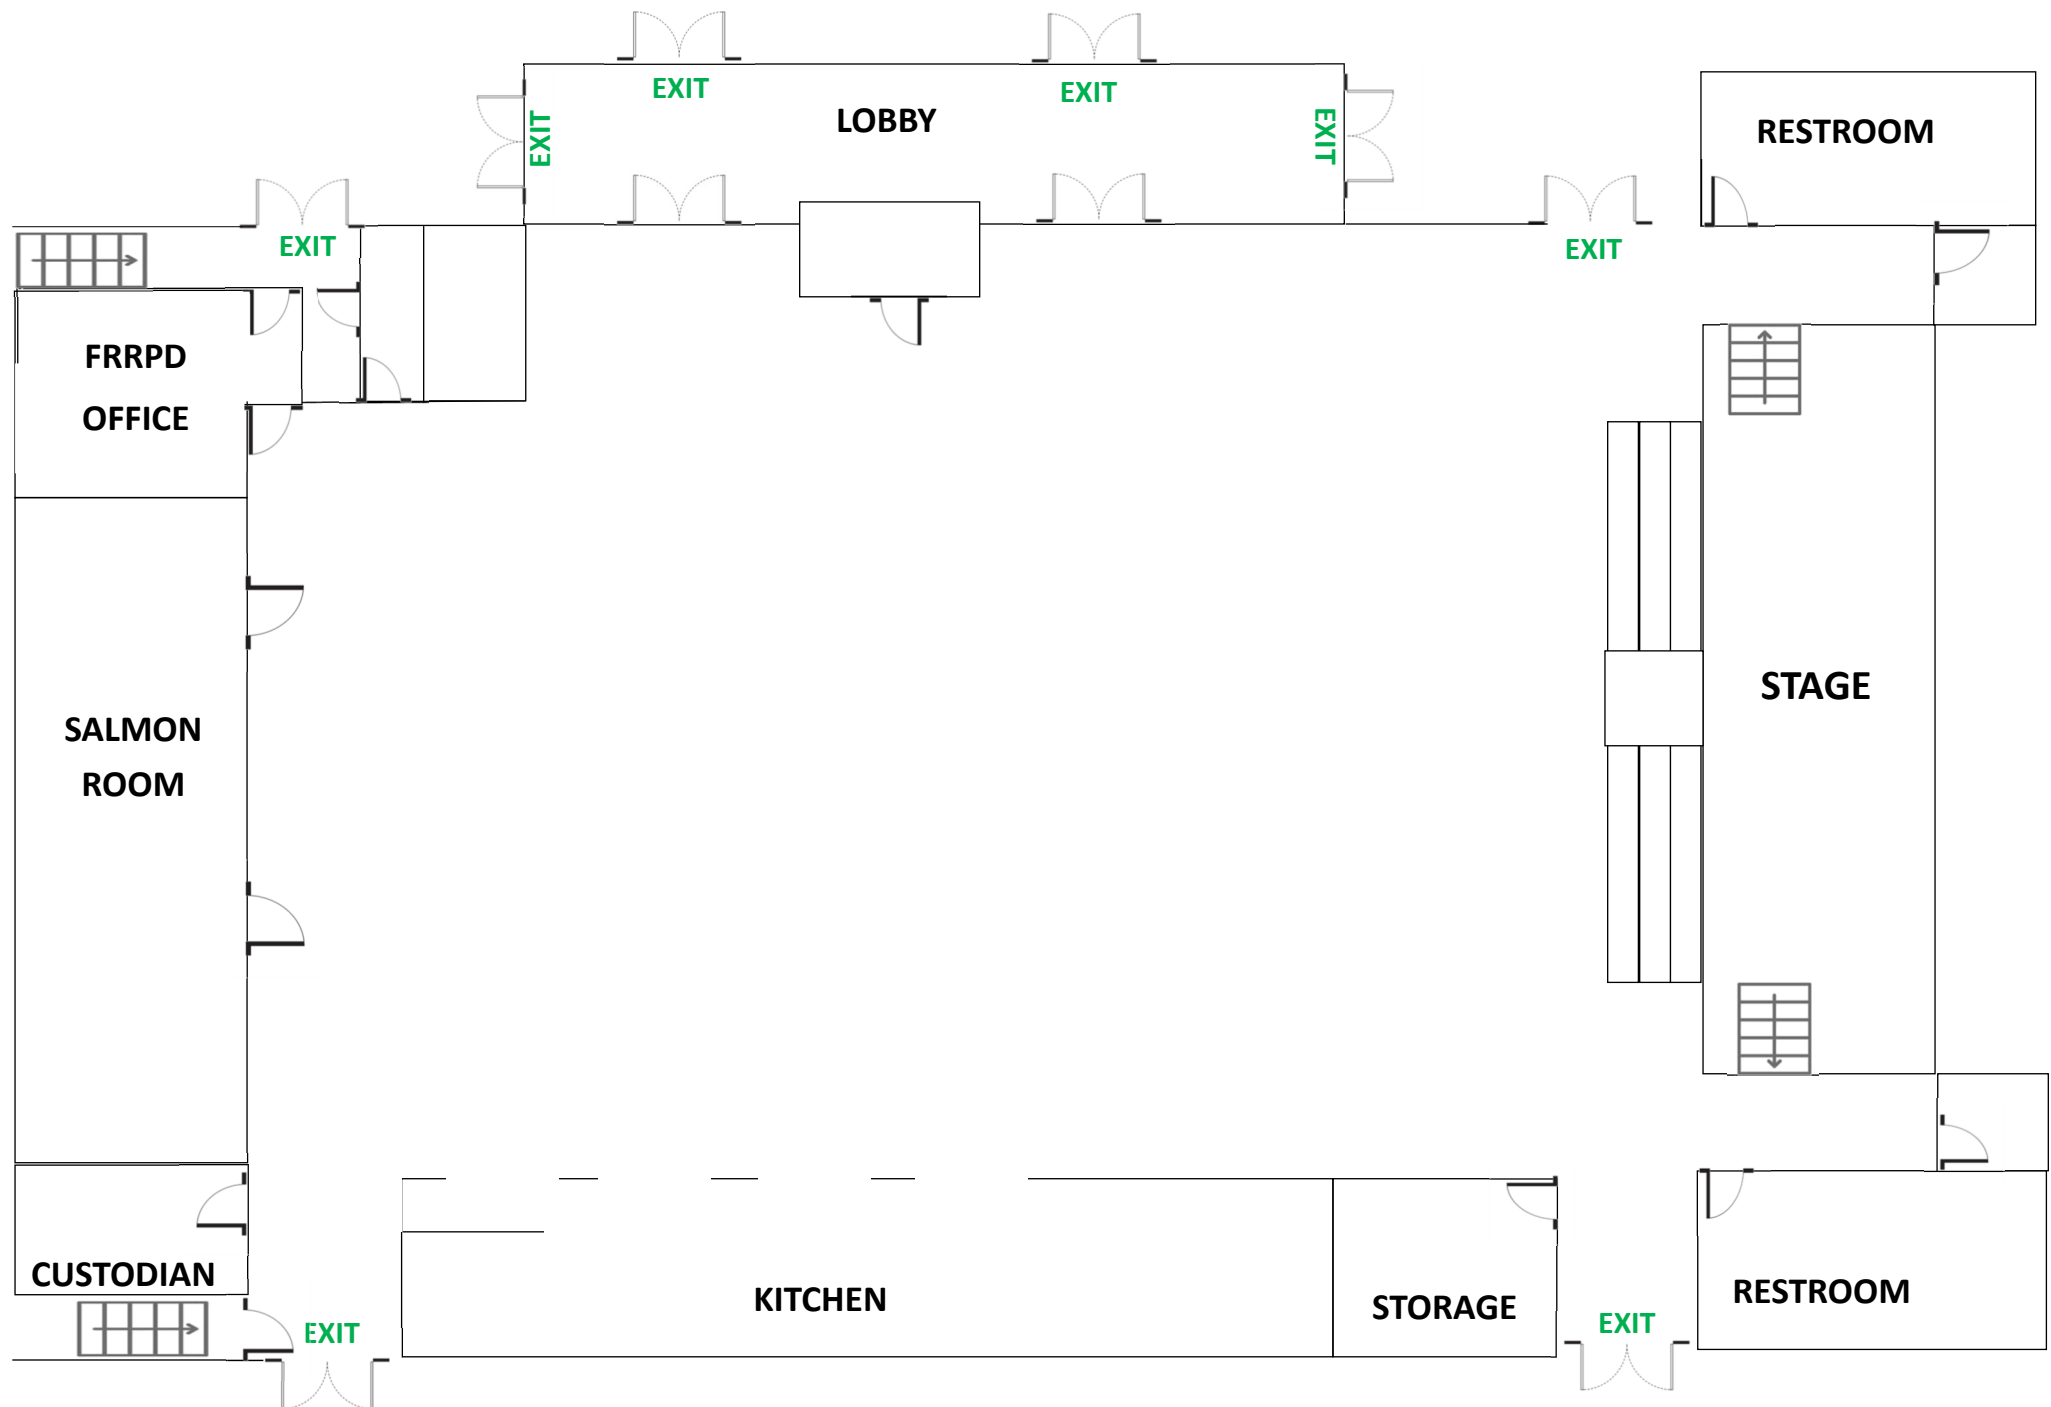

OROVILLE CONVENTION CENTER

MAIN FLOOR LAYOUT

Maximum Occupancies:

- Standing 900
- Chairs Only 800
- Tables & Chairs 400

Available Furnishings Include:

- (30) 8-foot tables
- (10) 6-foot tables
- (300) metal folding chairs

Total Square Feet:

Approx. 6,600

Note: Each 8-foot table can fit up to 8 chairs (example below)