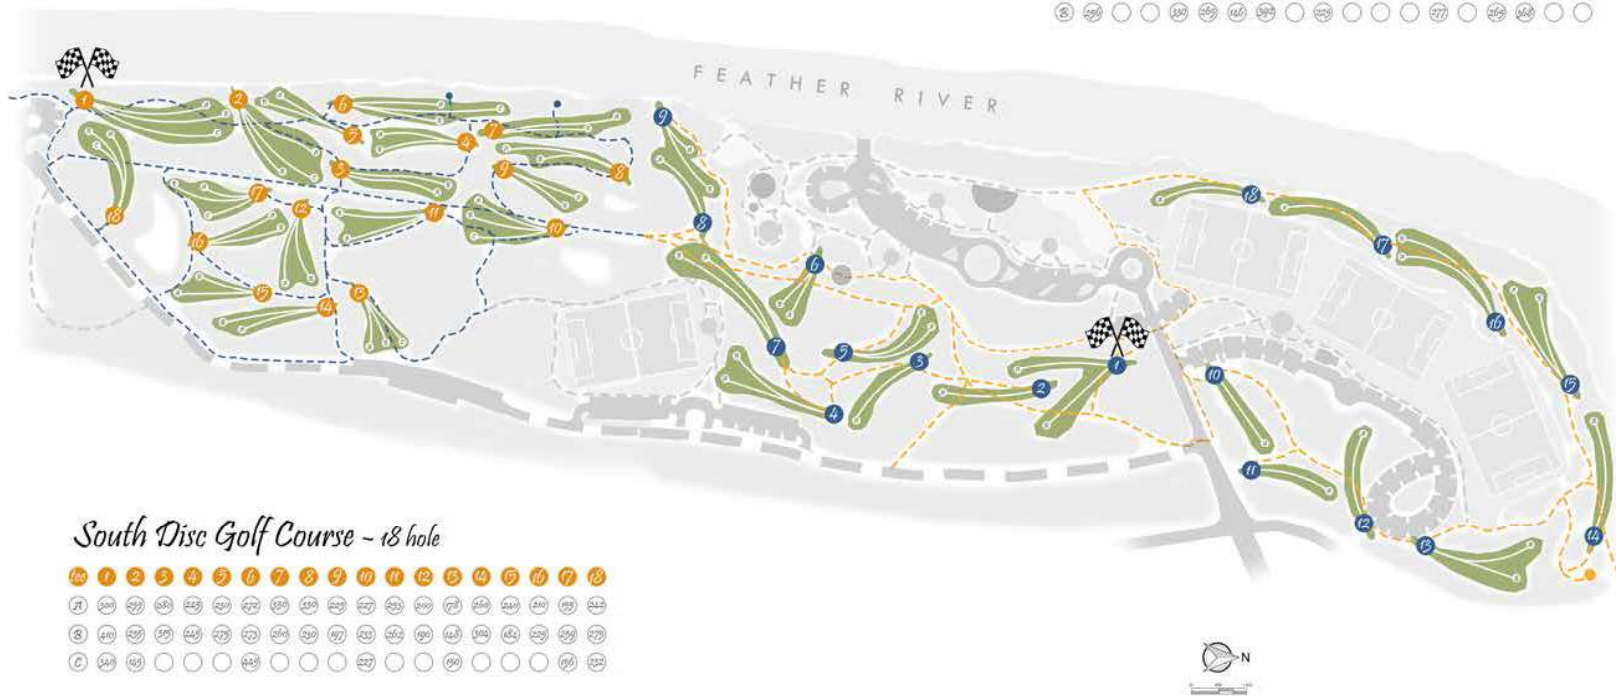

## Disc Golf Map

North Disc Golf Course - 18 hole

South Disc Golf Course - 18 hole

### RIVERBEND DISC GOLF

60 Montgomery St.  
Oroville, CA 95965  
220 Acres

#### Existing Amenities

#A Disc Golf Basket Location

#B Tee Pad Location

- 1
- 2
- 3
- 4
- 5
- 6
- 7
- 10
- 11
- 12
- 13
- 14
- 15
- 16
- 17
- 18

#### Proposed Amenities

- A
- B
- C
- D
- E
- F
- G
- H
- I

COMMUNITY PARK